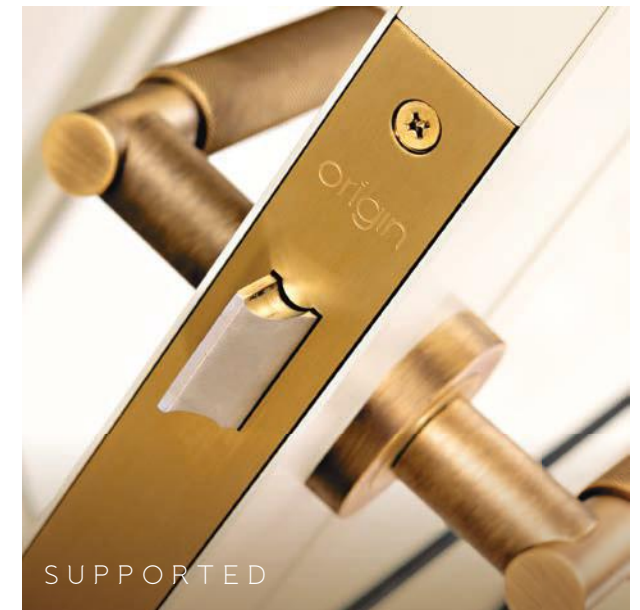

WITH ORIGIN, ALL OF OUR PRODUCTS ARE EXCLUSIVELY:

...IN THE UK, BY US