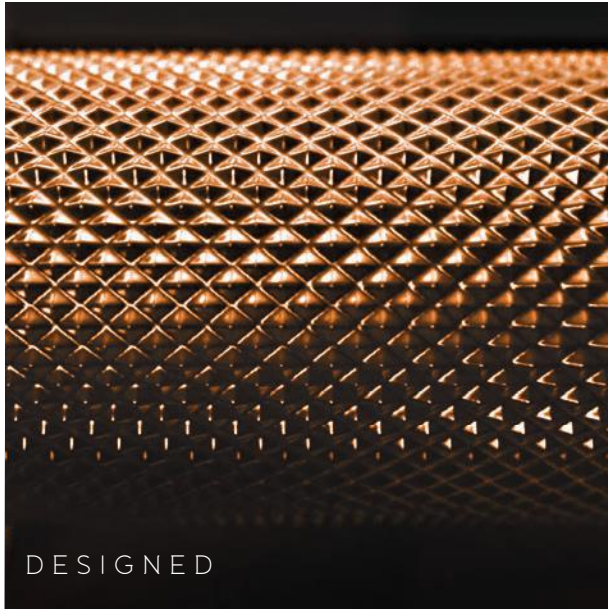

WITH ORIGIN, ALL OF OUR PRODUCTS ARE EXCLUSIVELY:

...IN THE UK, BY US