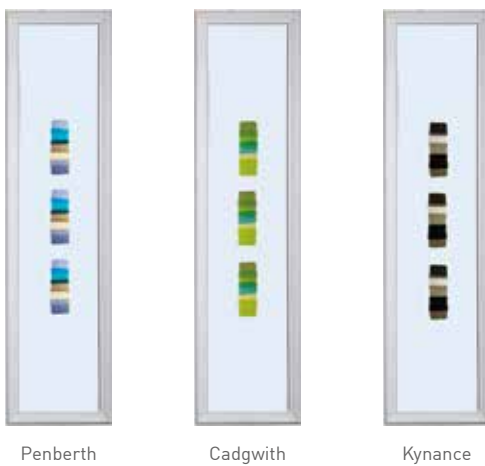

Traditional Letterplate

Letterplate for illustrative purposes only
Opens outwards

-  Pewter
-  Black

Finger pulls

Available with the heritage lock

-  Chrome
-  Gold
-  Satin
-  Antique Black
-  Black Chrome
-  White
-  Black

Amazing Glazing

A fine selection of beautiful glass to perfectly complement your choice of door. Whether modern or traditional you will find a glass style to really make your door stand out.

Jo Downs

HANDMADE GLASS

Solidor[®]
EXCLUSIVE

Jo Downs is one of the world's most respected fused glass designers. Working from her Cornwall studio, Jo's work draws inspiration from the beautiful coastal landscape while her advanced fusion techniques allow for the creation of abstract designs of great individuality and depth.

Hand crafted, each piece of glass is unique, turning the door to your home into a stunning work of art.

Solidor[®]
EXCLUSIVE

Artistic Glass

Inspired by classical artistic styles, such as art deco, minimalism, and the impressionist movement, The Modernist Range of glass is unique to Solidor.