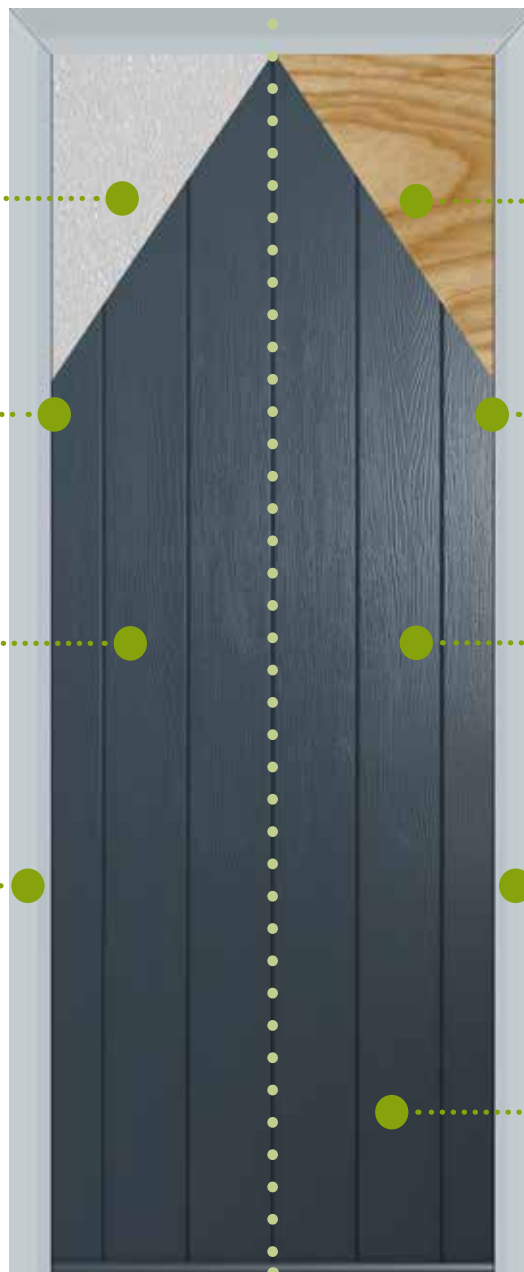

You can rest assured that with our door construction, coupled with our unique, reinforced door frame and Secured by Design locking systems, your home will be as safe as can be when you choose Solidor.

A typical foam filled door construction

Solidor's unique solid timber construction

40mm Foam Filled Centre performs thermally, but because this is a foam fill it is neither solid, nor secure.

44mm Solid Timber Core that is thermally efficient and extremely secure.

Visible Edge Banding as a result you will often see a different coloured line running the length of the door.

Hidden Edge Banding so the front of your door remains a solid, glorious slab of colour.

Gel Coated GRP Outer Skin may offer protection but can be easily cut through. Also, because every door is a white blank that is surface painted they show scratches very easily.

'Through' Colour ABS Skins made from the same durable plastic as Lego®. Also, because the entire skin is made of a solid colour, any scratches are practically hidden.

3 Chamber Profile which use valuable steel or aluminium reinforcements. Also, you should check if they are lead free.

Lead Free, 5 Chamber Profile which uses 100% recycled reinforcing. Generally, the more chambers that a profile uses, the stronger and more thermally efficient they are.

Wood Grain Effect Skin that gives all of the aesthetics of timber, but without the time consuming maintenance.

To see our security test video visit www.solidor.co.uk/tv