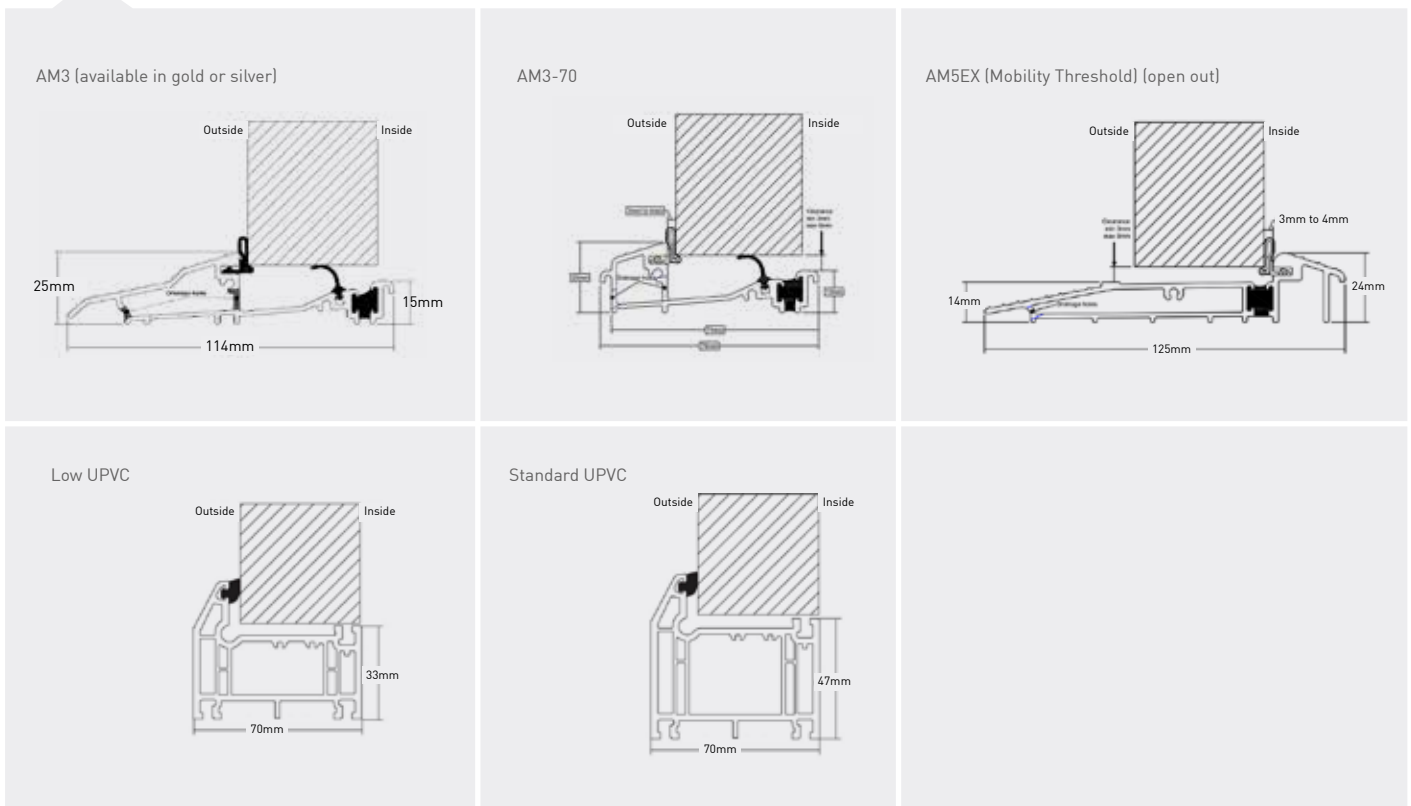

Thresholds

To allow for every circumstance we offer the largest range of door thresholds. The AM3 and AM5EX aluminium threshold are both Part 'M' compliant within the latest Building Regulations for easy access.