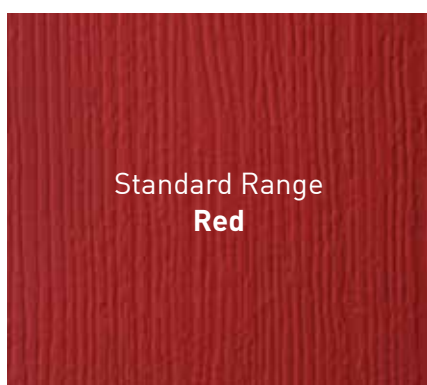

*Due to the limitations of the lithographic printing process, colour samples may not be an exact match to actual doors.

RAL Colour Match for Solidor Door Skins

White Skins - RAL 9016

Black - RAL 9005

Anthracite Grey - RAL 7016

Cream - RAL 9001

Rosewood - Foiled Material

Cobalt Blue - Pantone 7683

Duck Egg Blue BRITISH STANDARD RANGE 4800/5252 REF 20-C-33

Blue Skins - RAL 5011

French Grey - RAL 7001

Rich Aubergine - RAL 4007

Foiled White - RAL 9010

Twilight Grey - Pantone 7544

Chartwell Green RAL 6021 (not a perfect match)

Green Skins - RAL 6009

Painswick - RAL 7038

Irish Oak - Foiled Material

Golden Oak - Foiled Material

Lavender - Pantone 5285

Red Skins - RAL 3011

Schwarzbraun - RAL 802

Walnut - Foiled Material

Peacock Blue - BS381C103

Golden Sand - RAL 1002

Please note that all RAL colours are LAB matched and a slight difference in colour can occur. If you are matching paint to one of our doors it is advised that you ask for a colour swatch.