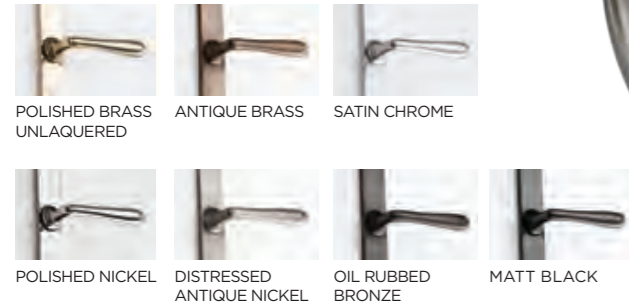

ELEGANCE HARDWARE

Traditional Range

The traditional range of window and door handles are available in a choice of Bulb and Spoon designs and are all available in a range of 7 finishes. All hardware options are perfectly suited, so window and door options will match perfectly. Peg stay options are also available to add that little extra traditional finish.