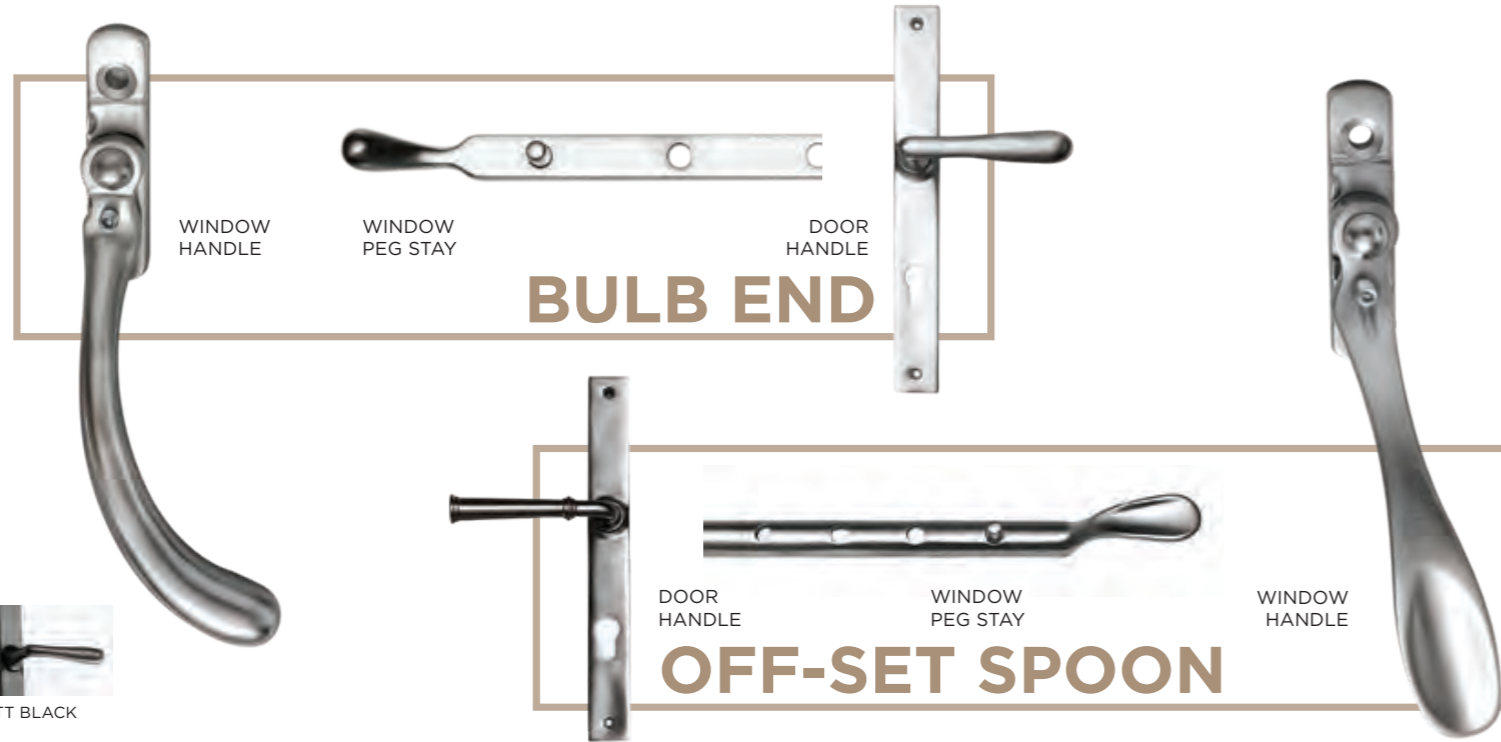

TRANSFORM YOUR HOME

Bring Interiors To Life

Our Expanse bi-fold door will suit any home, whatever style and finish you desire, AluCo Expanse can deliver... and more. Available in 2 to 6 panel opening widths, a multitude of opening options, open inwards or outwards, and all this in single or dual colour options with a range of hardware colour designs. Your choices are virtually endless, Expanse delivers them all with the AluCo quality.

ELEGANCE HARDWARE

Traditional Range

The traditional range of window and door handles are available in a choice of Bulb and Spoon designs and are all available in a range of 7 finishes. All hardware options are perfectly suited, so window and door options will match perfectly. Peg stay options are also available to add that little extra traditional finish.