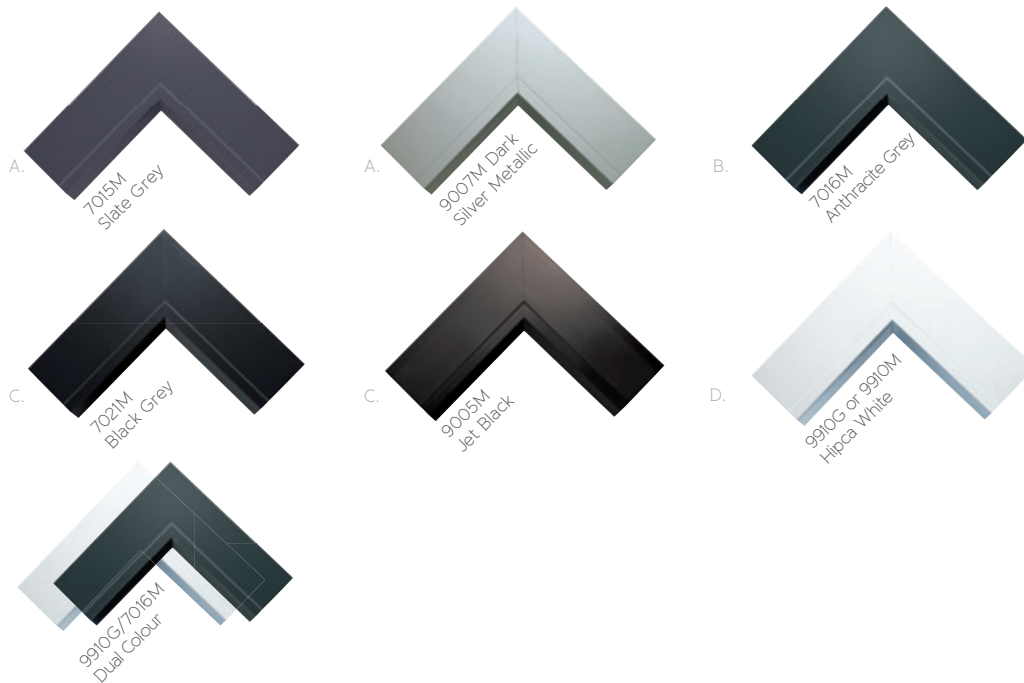

Popular colours...

Your personalisation options are virtually limitless with Origin. So much so that you're able to colour coordinate Q-lon seals and various gaskets to the frame or panel. To the right demonstrates the most popular colours and to assist with this, we've outlined the Q-lon colours that they often go with.

If you select a panel from the Kensington range in one of these colours, you'll benefit from receiving your doors on a 1-week lead time.

Dual Colour:

9910G (Hipca White) in, 7016M (Anthracite Grey) out

Even the gasket and Q-lon seal colour is your choice