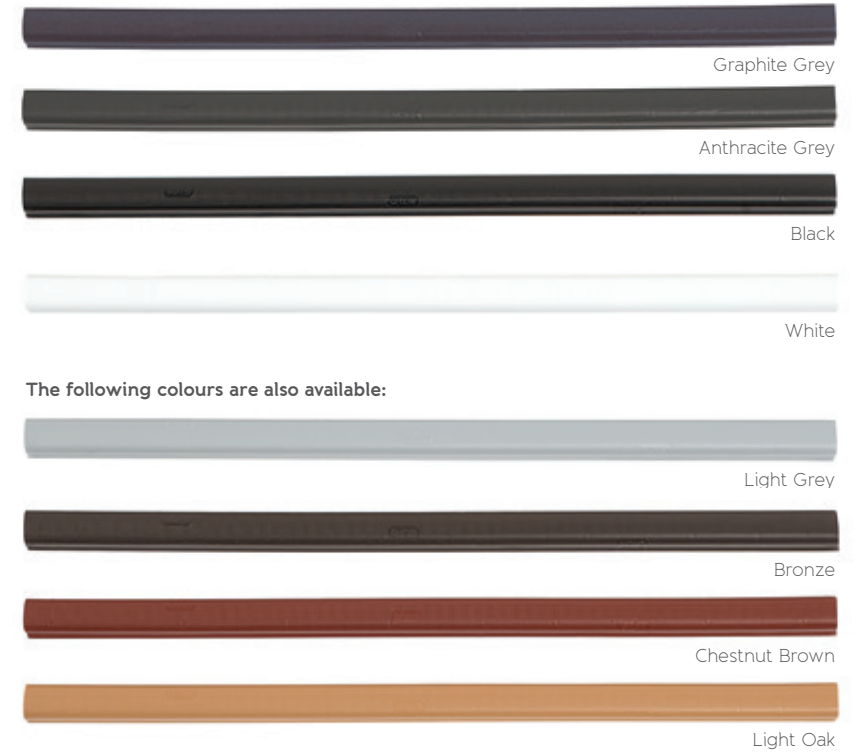

Door Colour	Recommended Q-lon Colour
A. 7015M and 9007M	Graphite Grey
B. 7016M	Anthracite Grey
C. 7021M and 9005M	Black
D. 9910G and 9910M	White

Colours shown here may not be 100% representative. Visit your local showroom or contact Origin directly for physical samples.