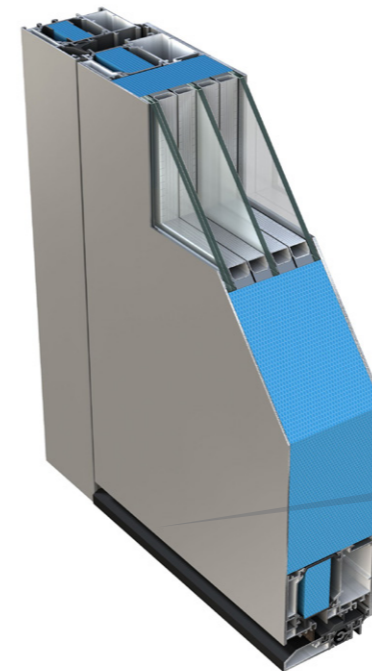

S-200 SERIES UNIQUE CONSTRUCTION

Cylinder with steel guard

Black Butt Hinge

Silver Butt Hinge

Hook lock

WINKHAUS ENTRYGUARD

A purpose designed extra locking system with integral guard bar. Far stronger than a flimsy door chain and can be left permanently engaged. Provides perfect peace of mind when answering the door.