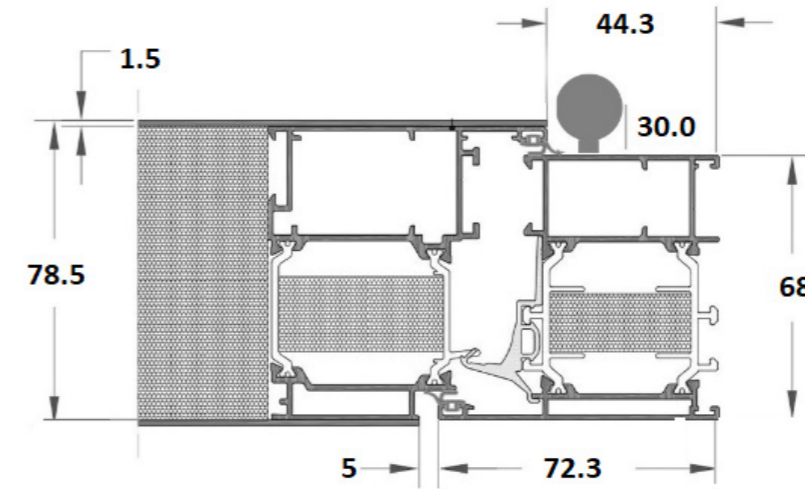

S-200 SERIES UNIQUE CONSTRUCTION