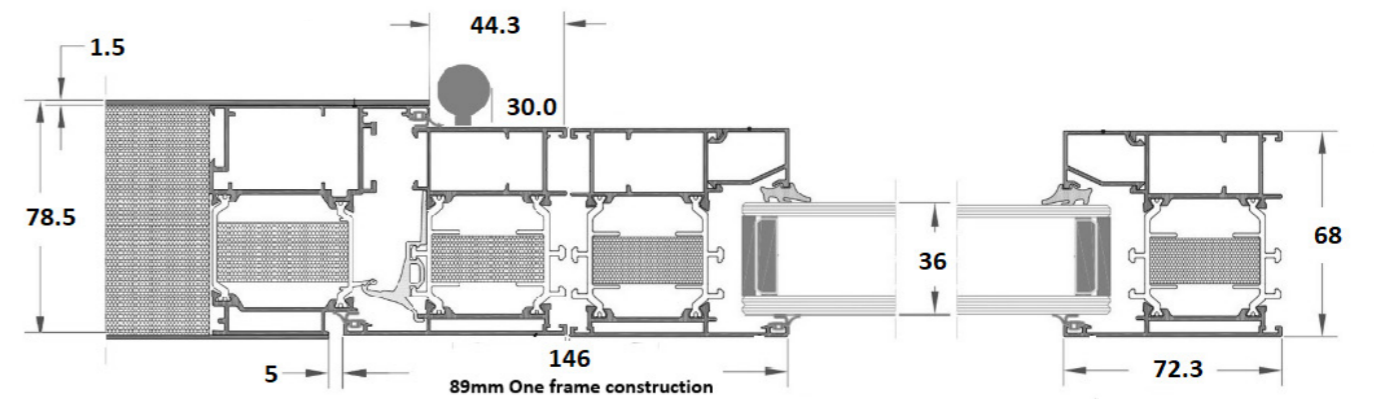

S-200 SERIES UNIQUE CONSTRUCTION