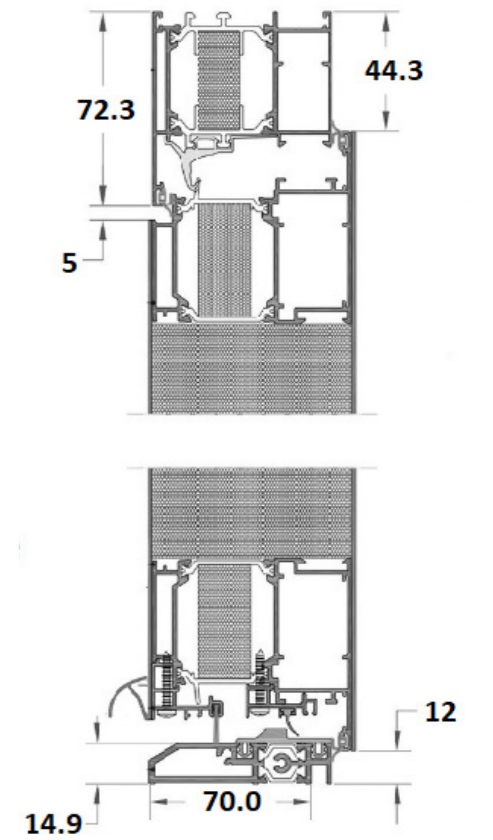

S-200 SERIES UNIQUE CONSTRUCTION